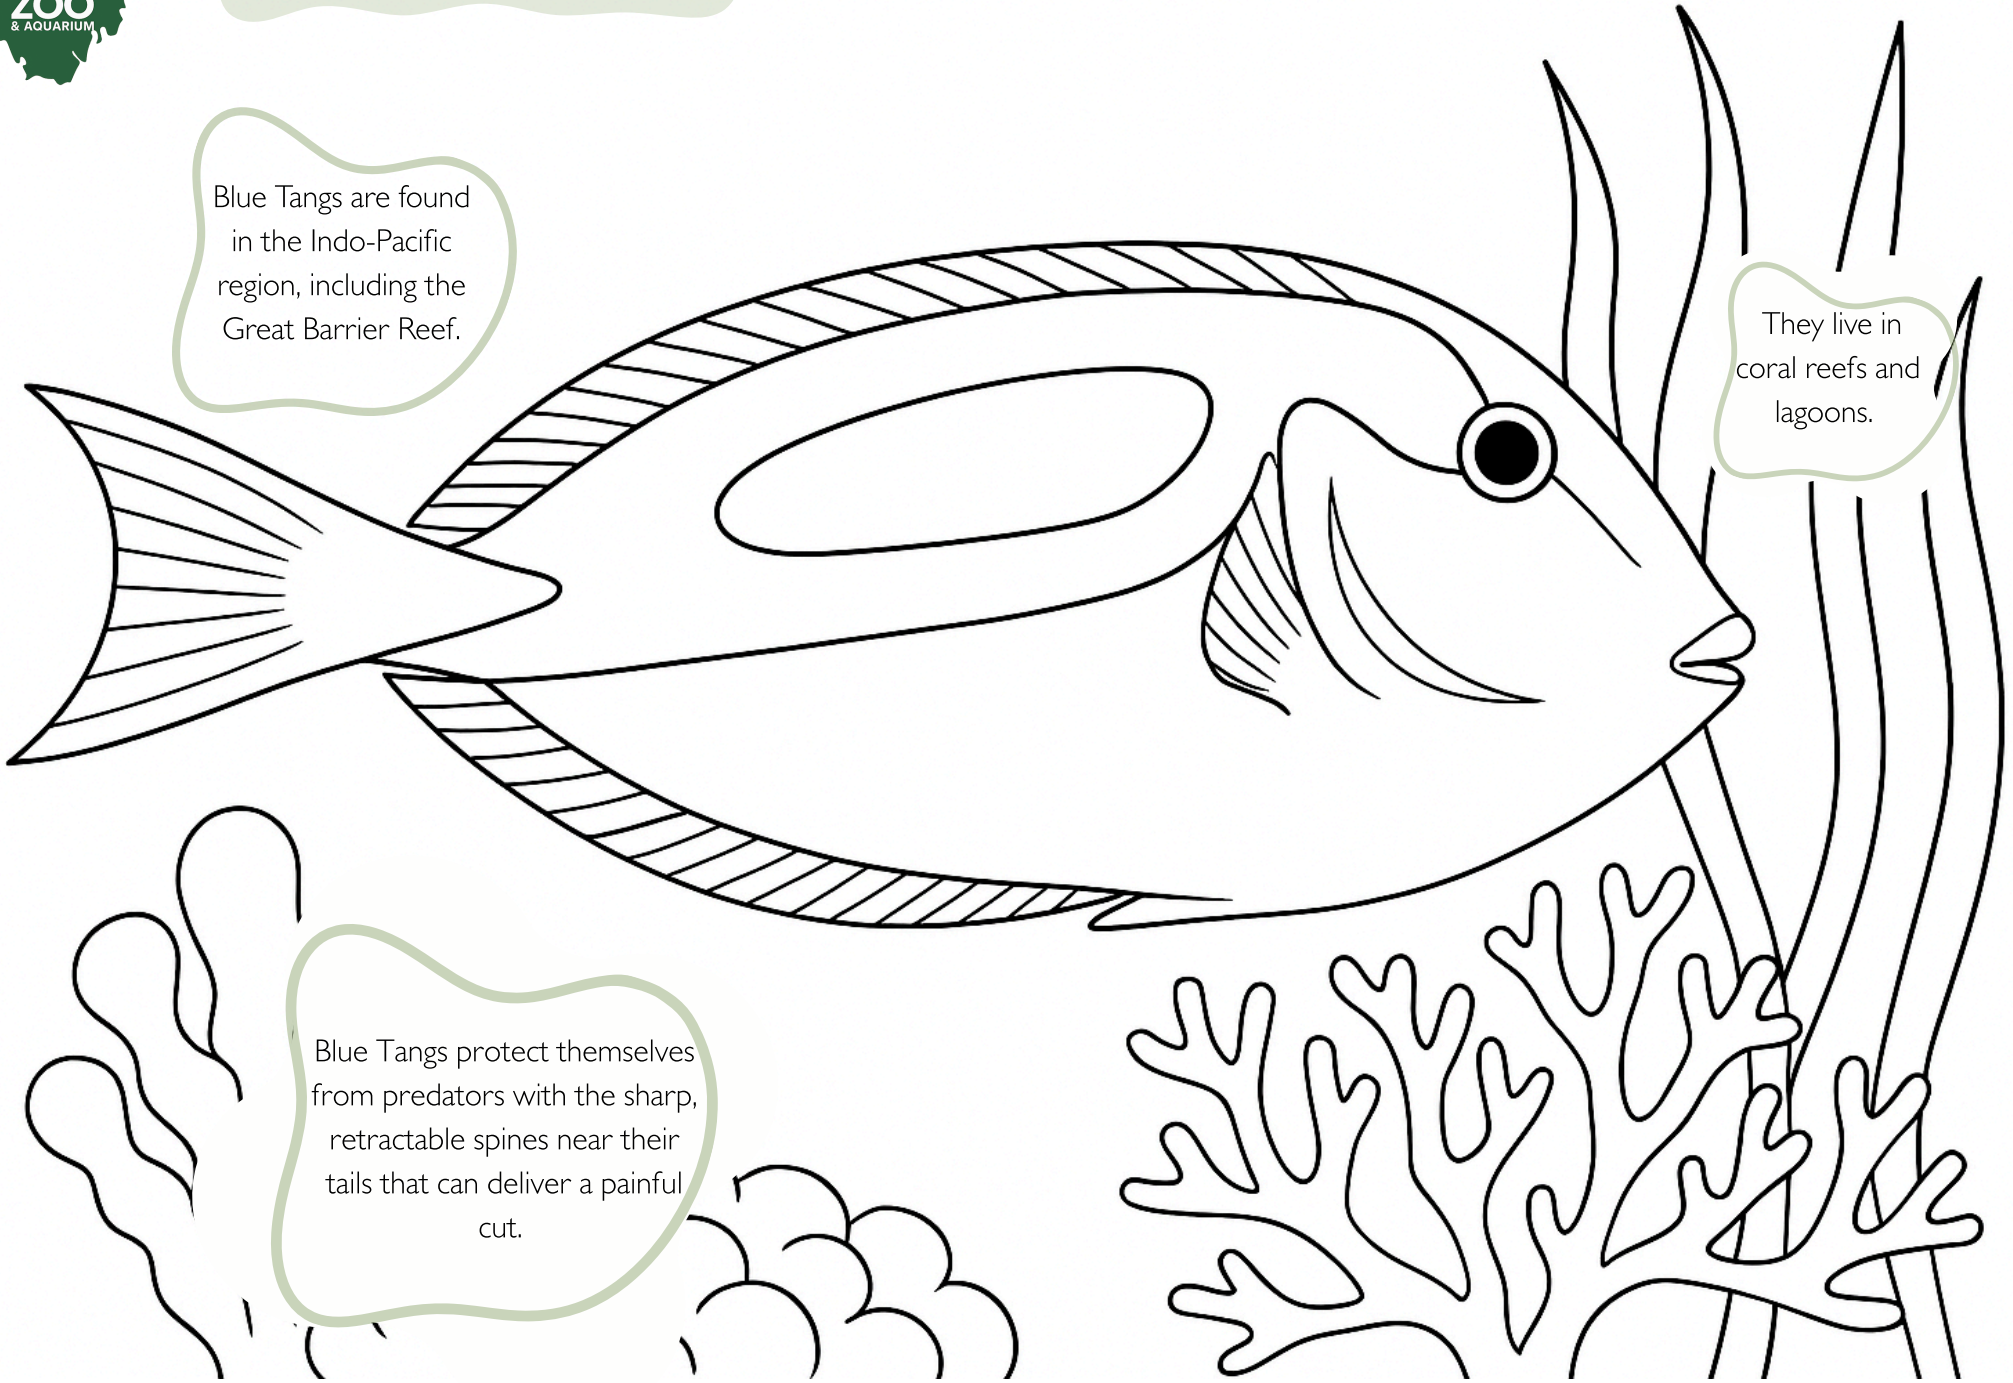

DORY- BLUE TANG

Blue Tangs are found in the Indo-Pacific region, including the Great Barrier Reef.

They live in coral reefs and lagoons.

Blue Tangs protect themselves from predators with the sharp, retractable spines near their tails that can deliver a painful cut.